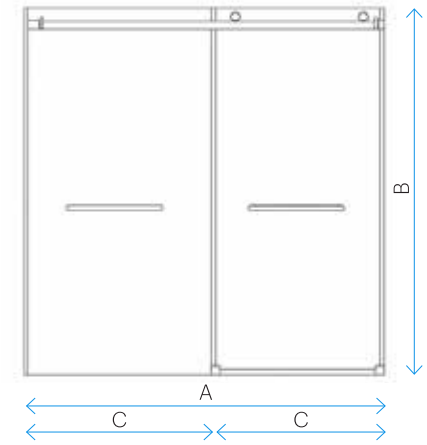

VIVA

Ingenious double bypass sliding design! The Viva familiar but yet so different, it is not your every day shower door. Engineered to perfection with functionality and style in mind. Our original double sliding door action top rail design allows for both doors to slide along the rail. Anti-jumping designed rollers preventing from sliding off top rail. Available in variety of hardware finishes and sizes.

FEATURE HIGHLIGHTS

- 3/8 in. (10 mm) tempered glass options available
- Stainless Steel and Chrome hardware finishes available
- Fully frameless glass design
- No out-of-plumb installation adjustability
- Double sliding bypass design for left or right side entry
- Equipped rollers with anti-jumping device to prevent doors from sliding off top rail
- Stainless steel adjustable up to 1/4 in. (6 mm) rollers for smooth sliding
- Large and functional towel bar styled dual handles
- Splash proof threshold to prevent water spillage (minimum threshold depth of 2 3/4 in. (70 mm) required)
- Adjustable down size, by trimming top bar by up to 4 in. (100 mm)
- Materials: ANSI certified tempered glass, solid stainless steel hardware
- Studs or reinforcement behind finished walls required for installation

A	B	C	GLASS	ST	CH
56 - 60	76	24 - 28	3/8 in. (10 mm)	SW012060761ST	SW012060761CH