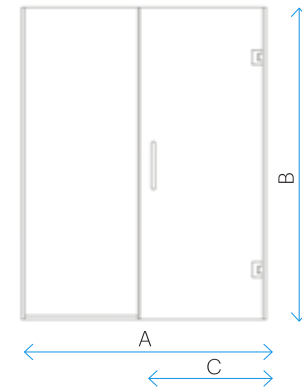

## FEATURE HIGHLIGHTS

- 3/8 in. (10 mm) tempered glass
- Chrome, Brushed Nickel, Oil Rubbed Bronze and Satin Black hardware finishes available
- Fully frameless glass design
- Solid brass wall mount self-closing hinges
- Up to 1/2 in. out-of-plumb adjustment on all size models
- Reversible for right or left door opening
- Inline panel attached to the wall by a 1 in. anodized aluminum U-channel
- Materials: ANSI certified tempered glass, solid brass hardware
- Studs or reinforcement behind finished walls required for installation
- Models from 42 in. - 66 in. wide include a stationary panel and 2 shelves for stable structure
- Materials: ANSI certified tempered glass, solid brass hardware
- Studs or reinforcement behind finished walls required for installation