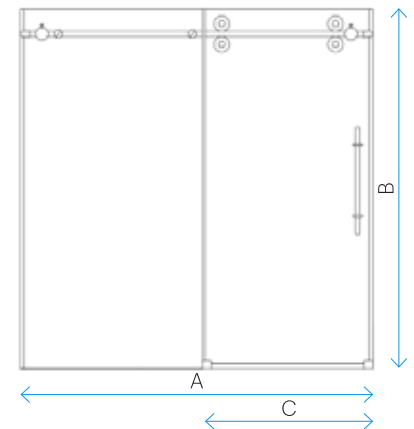

COSMO

The Cosmo series sliding door is bound to impress in any bathroom. It's substantial 3/8 inch (10mm) ANSI certified toughened glass and solid stainless steel hardware construction provides a style statement that befits the beauty of this door.

FEATURE HIGHLIGHTS

- 3/8 in. (10 mm) tempered glass
- Stainless Steel and Chrome hardware finishes available
- Fully frameless glass design
- No out-of-plumb installation adjustability
- Adjustable large stainless steel rollers for smooth sliding
- Large wheels allowing for featherless sliding operation on a superior solid stainless steel track
- Splash proof threshold to prevent water spillage (minimum threshold depth of 2 3/4 in. (70 mm) required)
- Adjustable down size, by trimming top bar by up to 4 in. (100 mm)
- Reversible for right or left door sliding installation
- Materials: ANSI certified tempered glass, solid stainless steel hardware
- Studs or reinforcement behind finished walls required for installation

A	B	C	ST	CH
56 - 60	76	24 - 28	SW011560761ST	SW011560761CH