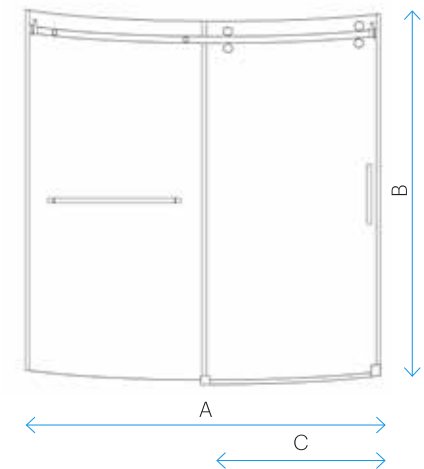

BRIZA CURVE

With Briza Curve series shower door resolve your space constrains, add more space in the center your shower with out increasing footprint on the sides. This elegant and modern shower door will look classy in any shower space.

FEATURE HIGHLIGHTS

- 5/16 in. (8 mm) tempered glass
- Stainless Steel and Chrome hardware finishes available
- Fully frameless glass design
- No out-of-plumb installation adjustability
- Adjustable rollers for smooth sliding
- Convenient towel bar on the inline panel
- Curved design for more elbow space in the middle of the shower
- Splash proof threshold to prevent water spillage (minimum threshold depth of 2 3/4 in. (70 mm) required)
- Adjustable down size, by trimming top bar by up to 4 in. (100 mm)
- Reversible for right or left door sliding installation
- Materials: ANSI certified tempered glass, solid stainless steel hardware
- Studs or reinforcement behind finished walls required for installation

A	B	C	ST	CH
56 - 60	76	24 - 28	SW062660761ST	SW062660761CH