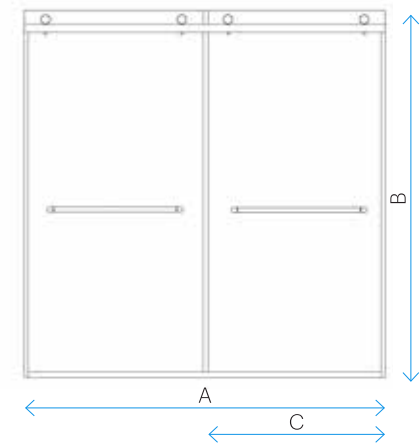

MARA

Mara is a double sliding bypass shower or tub door is another clever and ingenious design idea accomplishes exposed stainless steel rollers gliding on a single track. This functional and stylish door available in 3/8 in. (10 mm) ANSI certified tempered glass. Add a modern and functional touch to your bathroom.

FEATURE HIGHLIGHTS

- 3/8 in. (10 mm) tempered glass options available
- Stainless Steel and Chrome hardware finishes available
- Fully frameless glass design
- Wall profile allows for up to 3/8 in. (10 mm) out-of-plumb adjustment
- Double sliding bypass design for left or right side entry
- Equipped rollers with anti-jumping device to prevent doors from sliding off top rail
- 4 stainless steel adjustable up to 1/4 in. (6 mm) rollers for smooth sliding
- Large and functional towel bar styled dual handles
- Splash proof threshold to prevent water spillage (minimum threshold depth of 2 3/4 in. (70 mm) required)
- Adjustable down size, by trimming top bar by up to 4 in. (100 mm)
- Materials: ANSI certified tempered glass, solid stainless steel hardware
- Studs or reinforcement behind finished walls required for installation

A	B	C	GLASS	ST	CH
56 - 60	76	24 - 28	3/8 in. (10 mm)	SW012160761ST	SW012160761CH