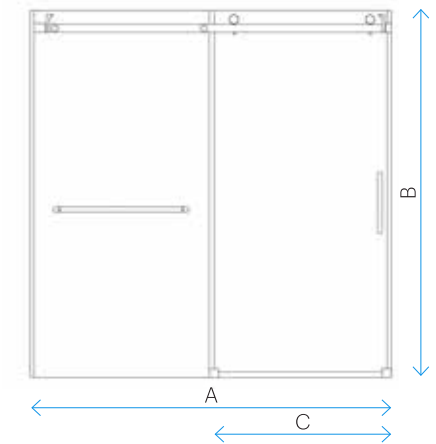

### FEATURE HIGHLIGHTS

- 3/8 in. (10 mm) tempered glass options available
- Stainless Steel and Chrome hardware finishes available
- Fully frameless glass design
- No out-of-plumb installation adjustability
- Adjustable rollers for smooth sliding
- Splash proof threshold to prevent water spillage (minimum threshold depth of 2 3/4 in. (70 mm) required)
- Adjustable down size, by trimming top bar by up to 4 in. (100 mm)
- Reversible for right or left door sliding installation
- Materials: ANSI certified tempered glass, solid stainless steel hardware
- Studs or reinforcement behind finished walls required for installation

## FEATURE HIGHLIGHTS

- 3/8 in. (10 mm) tempered glass options available
- Stainless Steel and Chrome hardware finishes available
- Fully frameless glass design
- Up to 1/2 in. out-of-plumb adjustment on all size models
- Adjustable rollers for smooth sliding
- Convenient towel bar on the inline panel
- Splash proof threshold to prevent water spillage (minimum threshold depth of 2 3/4 in. (70 mm) required)
- Adjustable down size, by trimming top bar by up to 4 in. (100 mm)
- Reversible for right or left door sliding installation
- Uni-jumping stoppers to reduce door bouncing during opening and closing
- Inline panel attached to the wall by a 1 in. anodized aluminum U-channel
- Materials: ANSI certified tempered glass, solid stainless steel hardware
- Studs or reinforcement behind finished walls required for installation