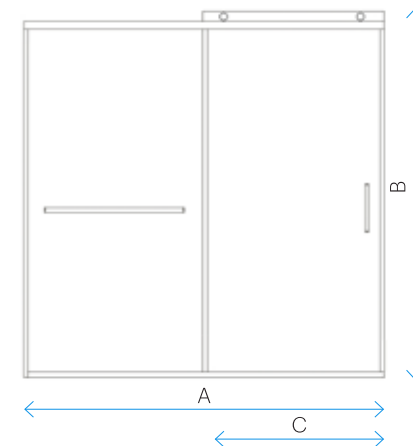

NEXO

With Nexo sliding bypass shower or tub door add style and modern touch with out braking your budget. Fully frameless and modern look will accomplish your goals to turn you shower space in to styled oasis. Available in variety of glass thickness, sizes and hardware finishes.

FEATURE HIGHLIGHTS

- 3/8 in. (10 mm) tempered glass options available
- Chrome, Brushed Nickel, Oil Rubbed Bronze and Satin Black hardware finishes available
- Fully frameless glass design
- No out-of-plumb installation adjustability
- Rollers effortlessly slide over anodized aluminum top rail
- Equipped rollers with anti-jumping device to prevent doors from sliding off top rail
- Adjustable rollers up to 1/4 in. (6 mm) for smooth sliding
- Convenient towel bar on the inline panel
- Splash proof threshold to prevent water spillage (minimum threshold depth of 1 3/4 in. (45 mm) required)

- Adjustable down size, by trimming top bar by up to 4 in. (100 mm)
- Reversible for right or left door sliding installation
- Materials: ANSI certified tempered glass, solid stainless steel hardware
- Studs or reinforcement behind finished walls required for installation

A	B	C	GLASS	CH	BN	RB	SB
56 - 60	76	24 - 28	3/8 in. (10 mm)	SW012260761CH	SW012260761BN	SW012260761RB	SW012260761SB