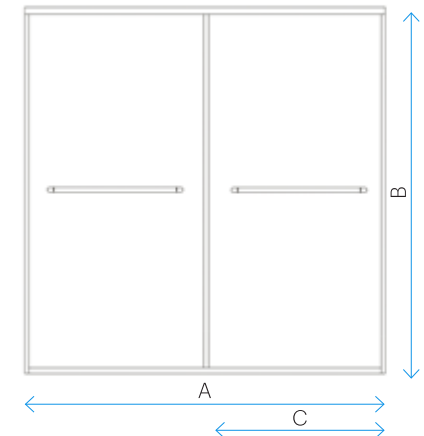

STRADA

Strada series double sliding bypass shower or tub door offers classic style with a touch of elegance. Two sliding doors glide effortlessly on superior anodized aluminum track. Choose your Strada door and add a classic touch to your bathroom space.

FEATURE HIGHLIGHTS

- 3/8 in. (10 mm) tempered glass options available
- Chrome and Brushed Nickel hardware finishes available
- Semi-frameless glass design
- Up to 1/2 in. out-of-plumb adjustment on all size models
- Clever designed rollers allowing for effortless sliding operation on a superior aluminum track
- Large and functional towel bar styled dual handles
- Adjustable down size, by trimming top and bottom track by up to 4 in. (100 mm)
- Double sliding bypass design for left or right side entry
- Materials: ANSI certified tempered glass, solid stainless steel hardware
- Studs or reinforcement behind finished walls required for installation
- Materials: ANSI certified tempered glass, solid stainless steel hardware
- Studs or reinforcement behind finished walls required for installation

A	B	C	GLASS	CH	BN
56 - 60	72	24 - 28	3/8 in. (10 mm)	SW011760721CH	SW011760721BN