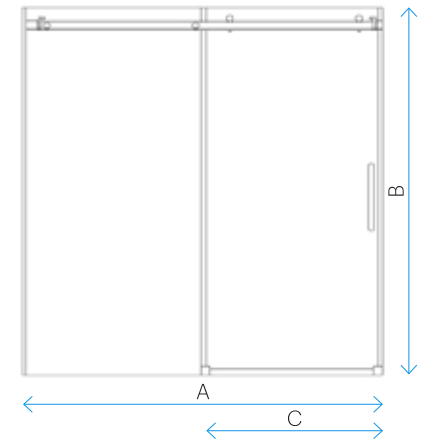

## FEATURE HIGHLIGHTS

- 3/8 in. (10 mm) tempered glass
- Chrome, Brushed Nickel, Oil Rubbed Bronze and Satin Black hardware finishes available
- Fully frameless glass design
- Solid brass wall mount self-closing hinges
- Up to 1/2 in. out-of-plumb adjustment on all size models
- Reversible for right or left door opening
- Inline panel attached to the wall by a 1 in. anodized aluminum U-channel
- Materials: ANSI certified tempered glass, solid brass hardware
- Studs or reinforcement behind finished walls required for installation
- Models from 42 in. - 66 in. wide include a stationary panel and 2 shelves for stable structure
- Materials: ANSI certified tempered glass, solid brass hardware
- Studs or reinforcement behind finished walls required for installation

A	B	C	CH	BN	RB	SB
59 1/2 - 60	72	29 1/2	SW012559121CH	SW012559121BN	SW012559121RB	SW012559121SB

ALUMINI

### FEATURE HIGHLIGHTS

- 3/8 in. (10 mm) tempered glass options available
- Stainless Steel and Chrome hardware finishes available
- Fully frameless glass design
- No out-of-plumb installation adjustability
- Adjustable rollers for smooth sliding
- Splash proof threshold to prevent water spillage (minimum threshold depth of 2 3/4 in. (70 mm) required)
- Adjustable down size, by trimming top bar by up to 4 in. (100 mm)
- Reversible for right or left door sliding installation
- Materials: ANSI certified tempered glass, solid stainless steel hardware
- Studs or reinforcement behind finished walls required for installation