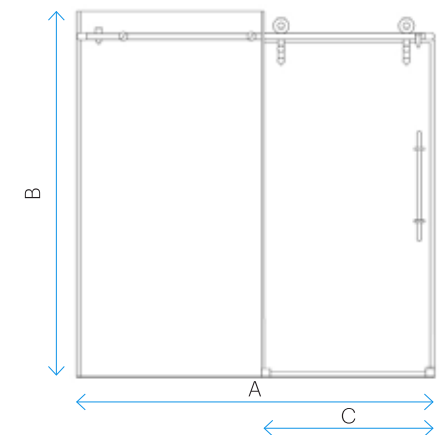

EDGE

Striking in its appearance, the Edge series frameless shower door with rollers and a fixed panel redefines the art of showering with its fusion between stylish beauty and highly engineered practicality!

FEATURE HIGHLIGHTS

- 3/8 in. (10 mm) tempered glass
- Stainless steel and chrome hardware finishes available
- Fully frameless glass design
- No out-of-plumb installation adjustability
- Large stainless steel wheels allowing for featherless sliding operation on a superior stainless steel track
- Splash proof threshold to prevent water spillage (minimum threshold depth of 2 3/8 in. (60 mm) required)
- Suspended design rollers allow for up to 1/2 in. (12 mm) horizontal door adjustment
- Adjustable down size, by trimming top bar by up to 4 in. (100 mm)
- Reversible for right or left door sliding installation
- Materials: ANSI certified tempered glass, solid stainless steel hardware
- Studs or reinforcement behind finished walls required for installation

A	B	C	ST	CH
56 - 60	76	24 - 28	SW011460761ST	SW011460761CH